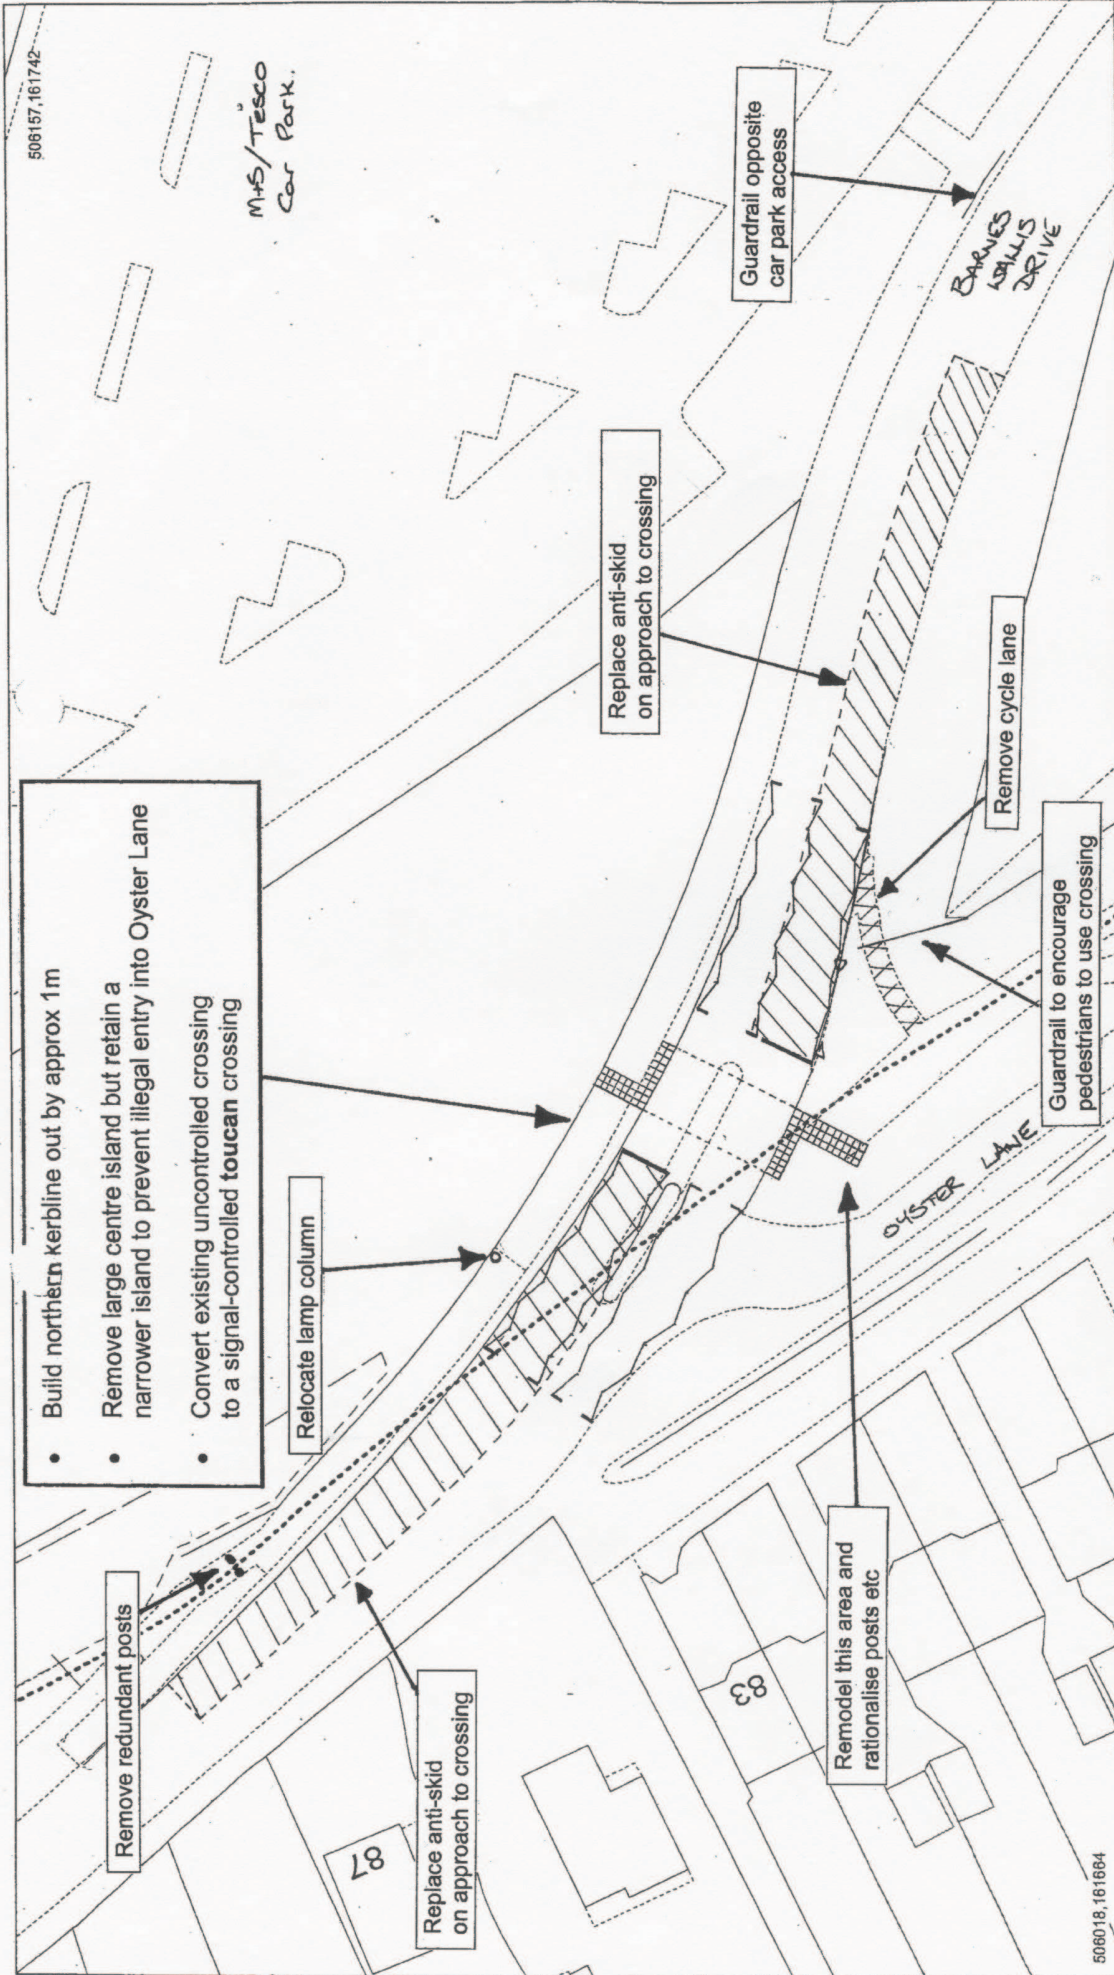

© Crown Copyright Licence No. 100019613, Surrey County Council, 2006. Except A-Z mapping © Copyright of the Publishers Geographers' A-Z Map Company Ltd.

Scale 1:500

Barnes Wallis Drive, Byfleet - proposed toucan crossing

Date: 29/08/2007

Printed by: kdp

Drawing No.: 12486 revA

This page is intentionally left blank